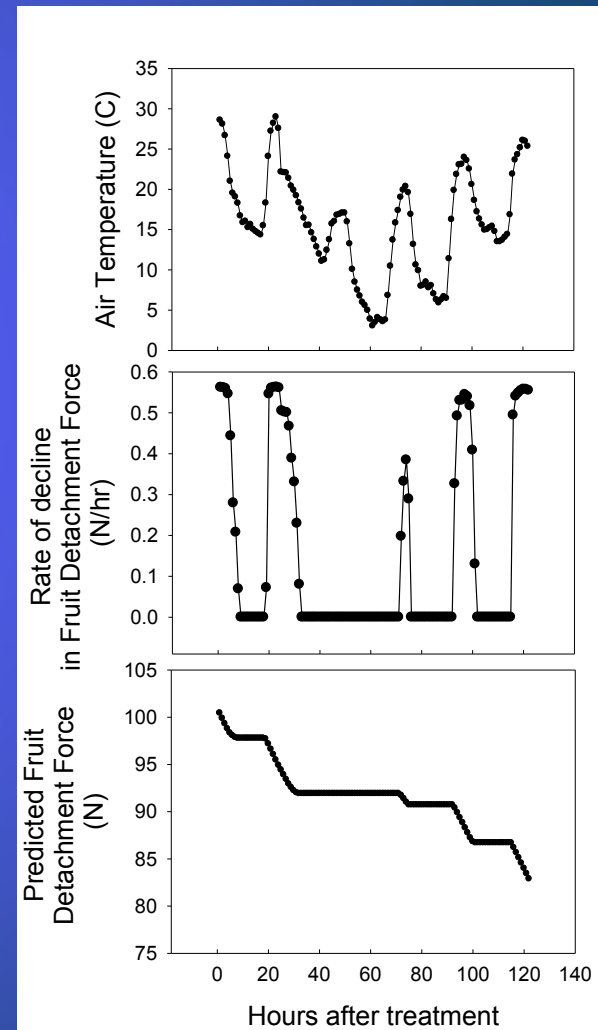

- **CMNP Management**
  - application parameters
  - decision model