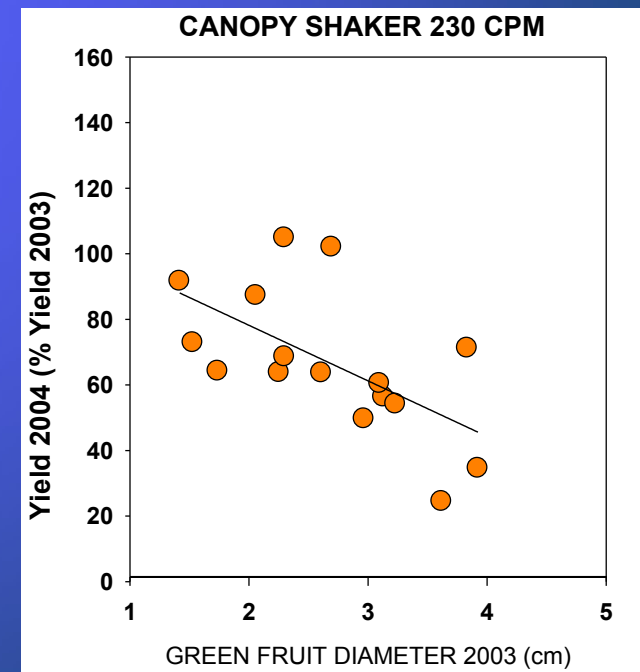

1. Evaluation of compounds
2. CMNP Management
3. Late Season 'Valencia'
4. Registration (CMNP) support

**Jackie Burns**

**Bob Ebel**

- **CMNP Management**
  - application parameters
  - decision model

- Late season 'Valencia'
  - recover orange fruit
  - leave green fruit
  - application parameters
  - machine operation